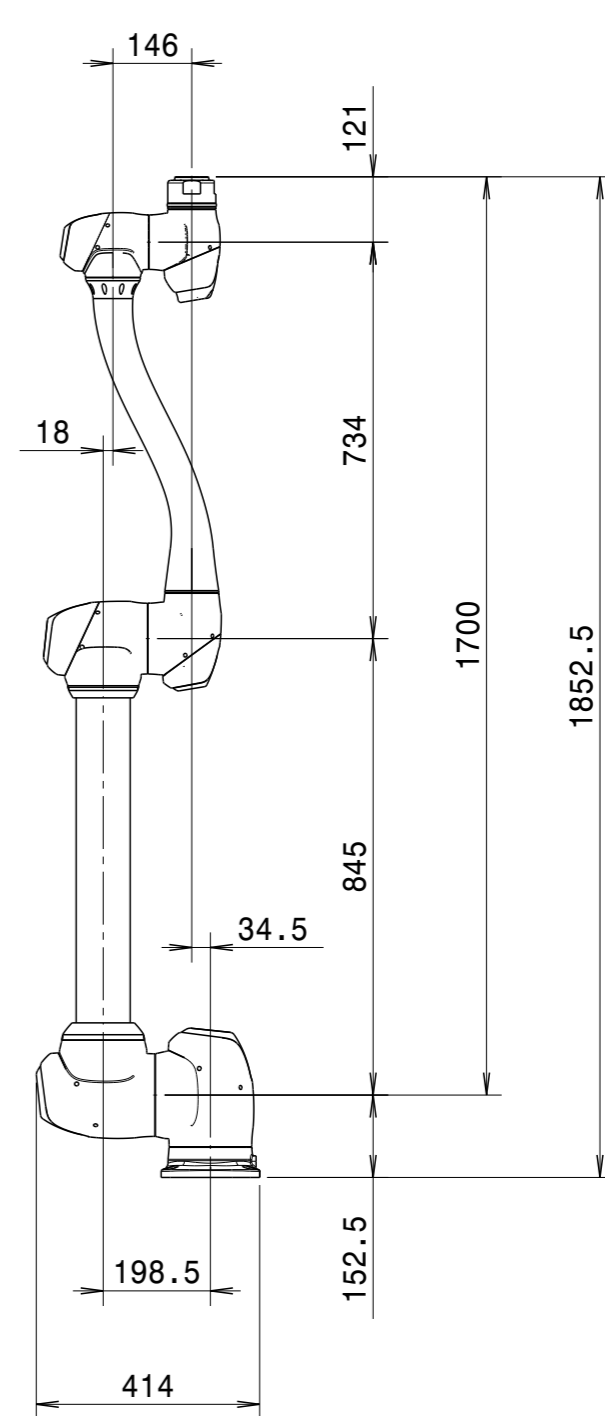

# [ WORKING RANGE ]

Front view (1:18)

Side view (1:14)

JOINT RANGE	
AXIS	WORKING AREA (SOFTWARE LIMIT) / DEGREE
1	-360 ~ 360
2	-360 ~ 360
3	-165 ~ 165
4	-360 ~ 360
5	-360 ~ 360
6	-360 ~ 360
PAYLOAD	6kg
REACH	1700mm

TITLE	LAYOUT		Q'TY	1
MODEL	M0617		W.T (kg)	34
SERIES	MAT.		SCALE	
M-SERIES	DRG. NO.	A3		
DATE	21.03.03			
			<b>DOOSAN</b>	