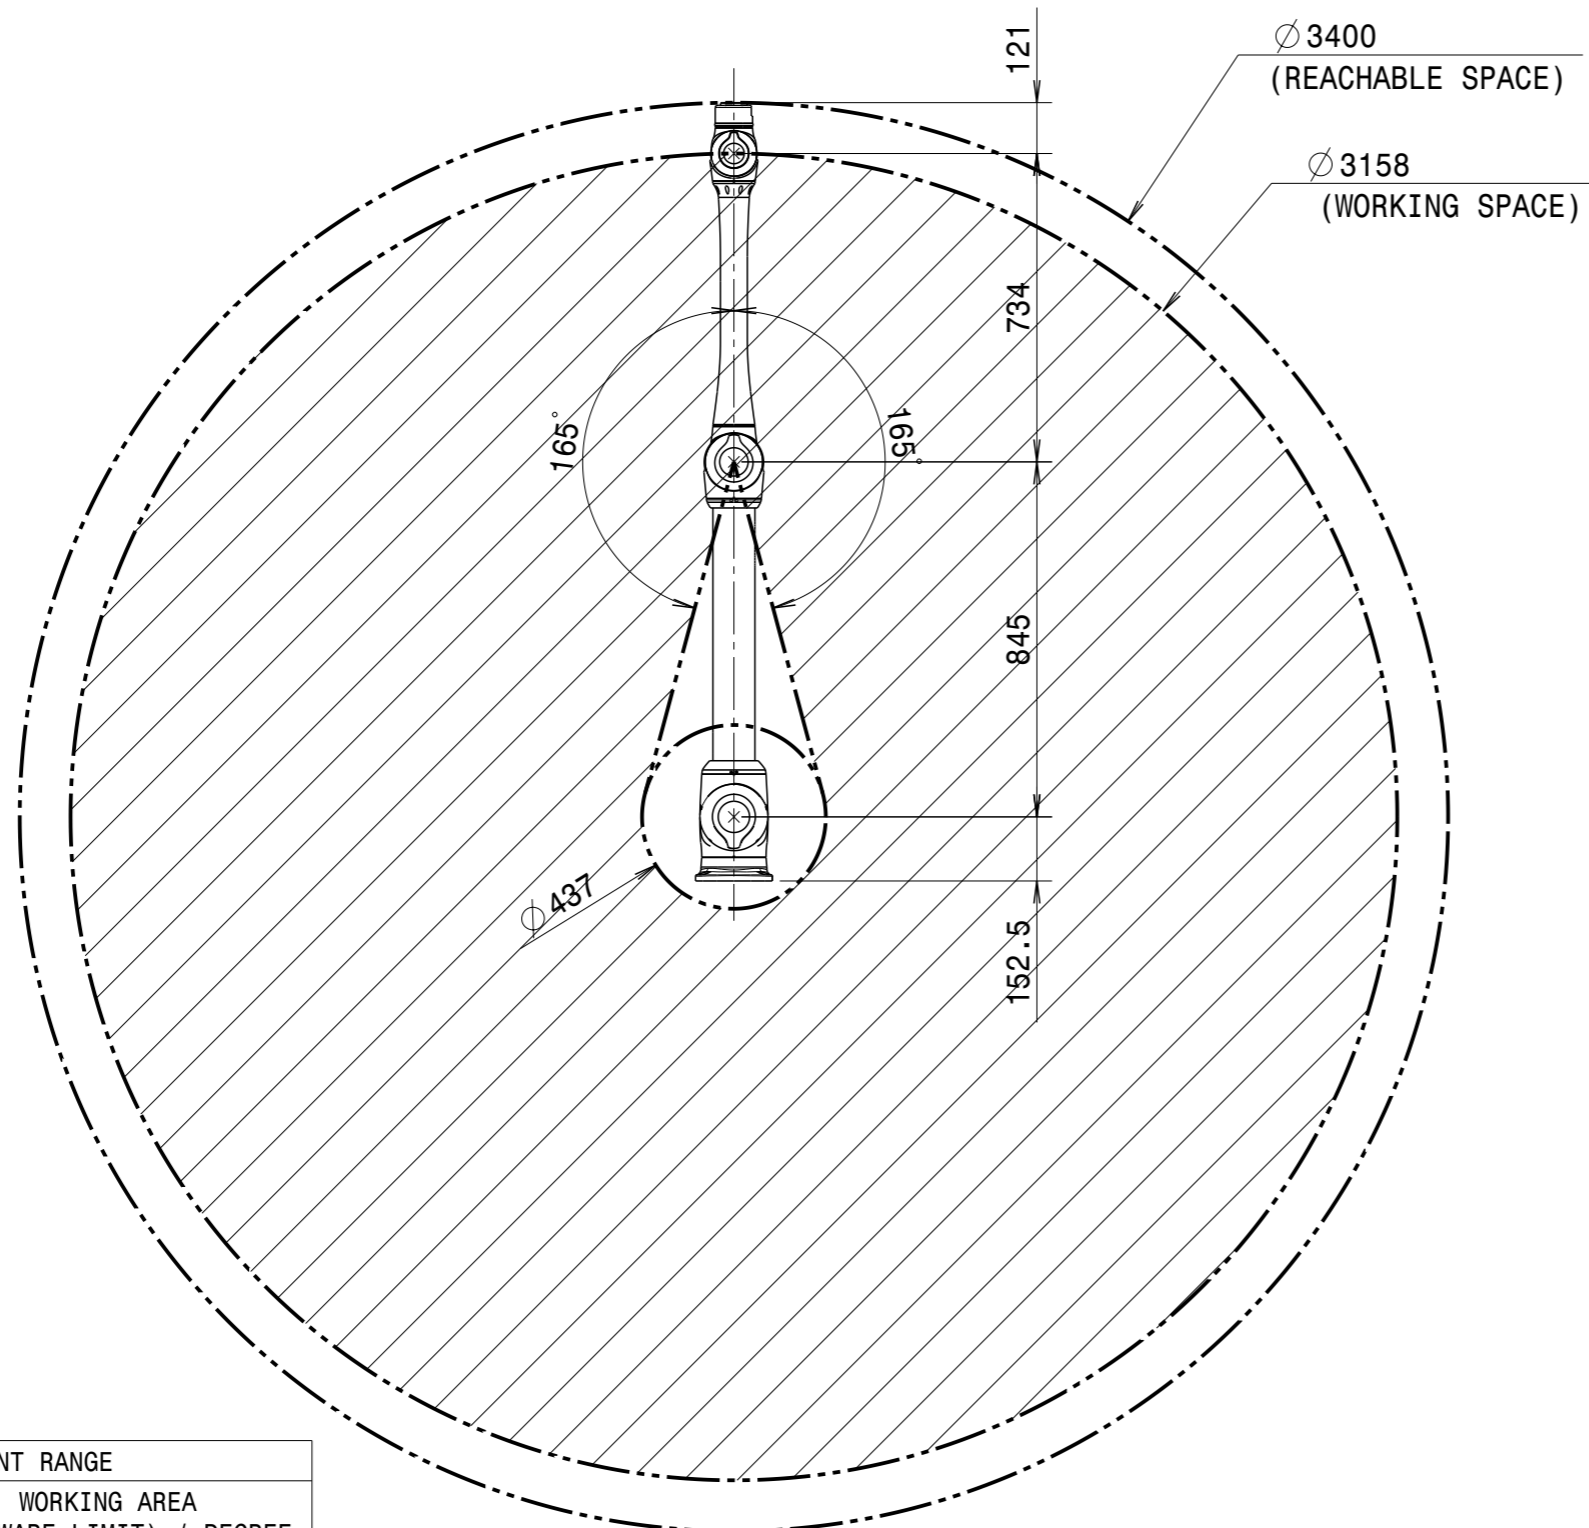

# [ WORKING RANGE ]

Front view (1:18)

Side view (1:14)

JOINT RANGE	
AXIS	WORKING AREA (SOFTWARE LIMIT) / DEGREE
1	-360 ~ 360
2	-360 ~ 360
3	-165 ~ 165
4	-360 ~ 360
5	-360 ~ 360
6	-360 ~ 360
PAYLOAD	6kg
REACH	1700mm

TITLE	LAYOUT		Q'TY	1
MODEL	M0617		W.T (kg)	34
SERIES	MAT.		SCALE	
M-SERIES	DRG. NO.	A3		
DATE	21.03.03			
			<b>DOOSAN</b>	